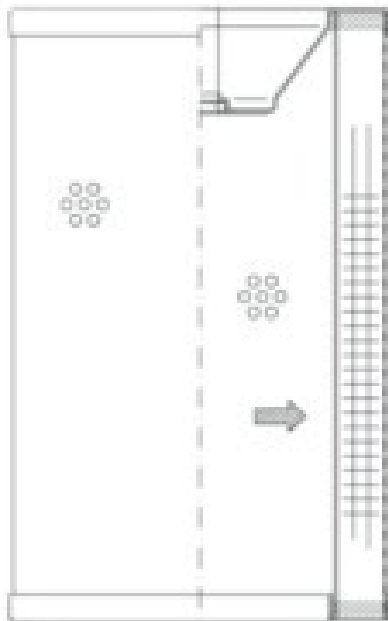

Buy Big, Save Big! - www.bigfilterstore.com - 866-673-0345

Technical Data for Big Filter #: BFS-8D45A

[Click to view stock, pricing and volume discount information](#)

Filter Type Details

Part Type: Hydraulic
Filter Type: Return Line
Media: Wire Mesh
Seal Material: Buna
Fluid Type: HH / HL / HM / HV
Flow Direction: Inside-Out

Dimensions (Inches)

Height: 8.26
O.D. Top: 4.96 **O.D. Bottom:** 4.96
I.D. Top: 3.62 **I.D. Bottom:** 0.41
Weight (lbs): 2

Rating

Micron 1: 120 **Beta Ratio 1:**
Micron 2: **Beta Ratio 2:**
Flow Rate (GPM): **Capacity (gr):**
Collapse Pressure (psi): 145 **Burst Pressure (psi)**
Filter area (sq in): 306

Misc. Information

Thread Type:
Thread Size (in):
By-pass: No
Handle: No
Wrap: Yes

Contact Information

Big Filter Inc.
162 Kerr Dr.
Sault Ste. Marie, ON
P6A 5H9
Canada

Big Filter Inc.
605 Ridge St, #144
Sault Ste. Marie, MI
49783
USA