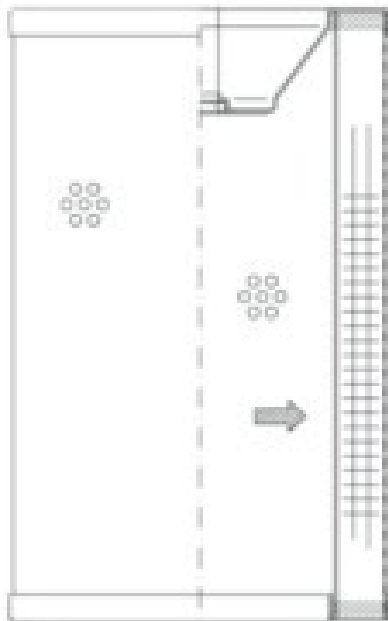

Buy Big, Save Big! - www.bigfilterstore.com - 866-673-0345

Technical Data for Big Filter #: BFS-8D473

[Click to view stock, pricing and volume discount information](#)

Filter Type Details

Part Type: Hydraulic
Filter Type: Return Line
Media: Cellulose
Seal Material: Neoprene
Fluid Type: HH / HL / HM / HV
Flow Direction: Inside-Out

Dimensions (Inches)

Height: 9.84
O.D. Top: 4.96 **O.D. Bottom:** 4.96
I.D. Top: 3.62 **I.D. Bottom:** 0.41
Weight (lbs): 2.145

Rating

Micron 1: 10 **Beta Ratio 1:** 2/10
Micron 2: **Beta Ratio 2:** **Capacity (gr):** 38.5826
Flow Rate (GPM): **Burst Pressure (psi)**
Collapse Pressure (psi): 145
Filter area (sq in): 965

Misc. Information

Thread Type:
Thread Size (in):
By-pass: No
Handle: No
Wrap: Yes

Contact Information

Big Filter Inc.
 162 Kerr Dr.
 Sault Ste. Marie, ON
 P6A 5H9
 Canada

Big Filter Inc.
 605 Ridge St, #144
 Sault Ste. Marie, MI
 49783
 USA