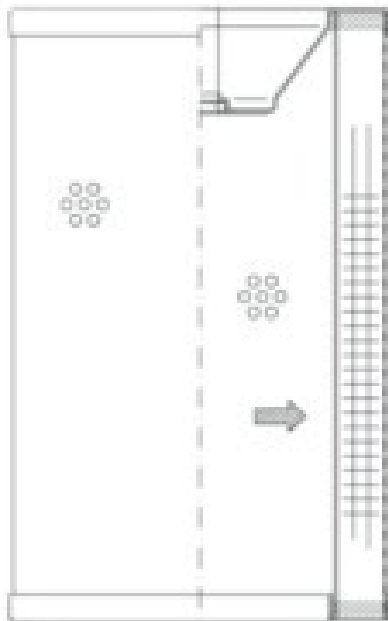

Buy Big, Save Big! - www.bigfilterstore.com - 866-673-0345

Technical Data for Big Filter #: BFS-8D474

[Click to view stock, pricing and volume discount information](#)

Filter Type Details

Part Type: Hydraulic
Filter Type: Return Line
Media: Cellulose
Seal Material: Neoprene
Fluid Type: HH / HL / HM / HV
Flow Direction: Inside-Out

Dimensions (Inches)

Height: 9.84
O.D. Top: 4.96 **O.D. Bottom:** 4.96
I.D. Top: 3.62 **I.D. Bottom:** 0.41
Weight (lbs): 2.145

Rating

Micron 1: 25 **Beta Ratio 1:** 2/25
Micron 2: **Beta Ratio 2:** **Capacity (gr):** 38.5826
Flow Rate (GPM): **Burst Pressure (psi)**

Collapse Pressure (psi): 145
Filter area (sq in): 965

Misc. Information

Thread Type:
Thread Size (in):
By-pass: No
Handle: No
Wrap: Yes

Contact Information

Big Filter Inc.
 162 Kerr Dr.
 Sault Ste. Marie, ON
 P6A 5H9
 Canada