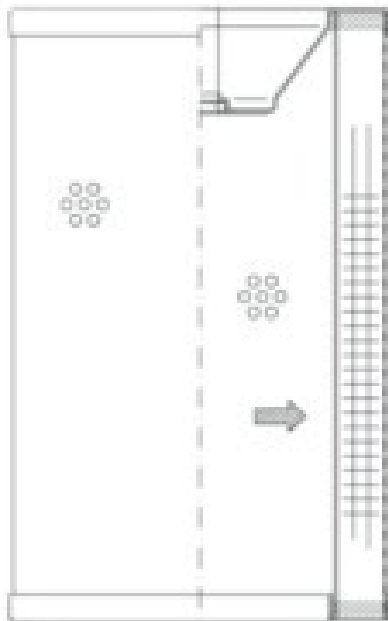

Contact Information

Big Filter Inc.
162 Kerr Dr.
Sault Ste. Marie, ON
P6A 5H9
Canada

Big Filter Inc.
605 Ridge St, #144
Sault Ste. Marie, MI
49783
USA

Toll Free: 866-673-0345
Direct: 705-255-2493

info@bigfilterstore.com
<https://www.bigfilterstore.com>