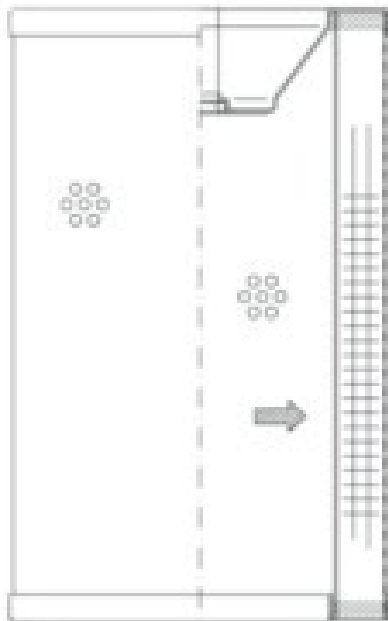

Buy Big, Save Big! - www.bigfilterstore.com - 866-673-0345

Technical Data for Big Filter #: BFS-8D485

[Click to view stock, pricing and volume discount information](#)

Filter Type Details

Part Type: Hydraulic
Filter Type: Return Line
Media: Wire Mesh
Seal Material: Buna
Fluid Type: HH / HL / HM / HV
Flow Direction: Inside-Out

Dimensions (Inches)

Height: 22.83
O.D. Top: 4.96 **O.D. Bottom:** 4.96
I.D. Top: 3.62 **I.D. Bottom:** 0.41
Weight (lbs): 4.2

Rating

Micron 1: 200 **Beta Ratio 1:**
Micron 2: **Beta Ratio 2:**
Flow Rate (GPM): **Capacity (gr):**
Collapse Pressure (psi): 145 **Burst Pressure (psi)**
Filter area (sq in): 425

Misc. Information

Thread Type:
Thread Size (in):
By-pass: No
Handle: No
Wrap: Yes

Contact Information

Big Filter Inc.
162 Kerr Dr.
Sault Ste. Marie, ON
P6A 5H9
Canada

Big Filter Inc.
605 Ridge St, #144
Sault Ste. Marie, MI
49783
USA