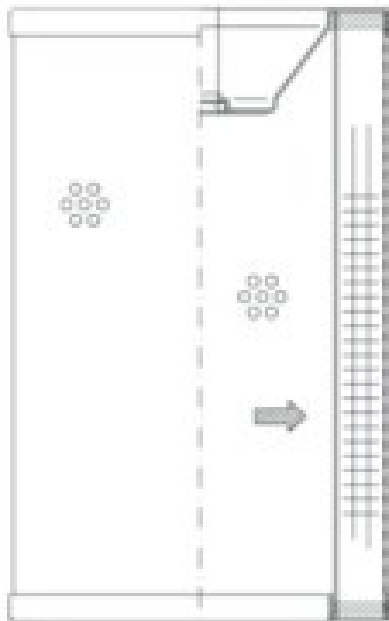

Buy Big, Save Big! - www.bigfilterstore.com - 866-673-0345

Technical Data for Big Filter #: BFS-8D4A0

[Click to view stock, pricing and volume discount information](#)

Filter Type Details

Part Type: Hydraulic
Filter Type: Return Line
Media: Wire Mesh
Seal Material: Buna
Fluid Type: HH / HL / HM / HV
Flow Direction: Inside-Out

Dimensions (Inches)

Height: 42.91
O.D. Top: 7.95 **O.D. Bottom:** 7.95
I.D. Top: 6.18 **I.D. Bottom:** 0.56
Weight (lbs): 15.2

Rating

Micron 1: 25
Micron 2:
Flow Rate (GPM):
Collapse Pressure (psi): 145
Filter area (sq in): 2616
Beta Ratio 1:
Beta Ratio 2:
Capacity (gr):
Burst Pressure (psi)

Misc. Information

Thread Type:
Thread Size (in):
By-pass: No
Handle: No
Wrap: Yes

Contact Information

Big Filter Inc.
162 Kerr Dr.
Sault Ste. Marie, ON
P6A 5H9
Canada

Big Filter Inc.
605 Ridge St, #144
Sault Ste. Marie, MI
49783
USA