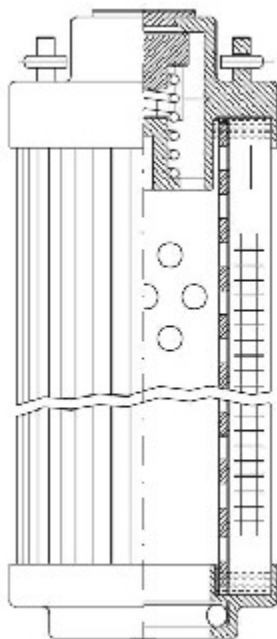

Contact Information

Big Filter Inc.
162 Kerr Dr.
Sault Ste. Marie, ON
P6A 5H9
Canada

Big Filter Inc.
605 Ridge St, #144
Sault Ste. Marie, MI
49783
USA

Toll Free: 866-673-0345
Direct: 705-255-2493

info@bigfilterstore.com
<https://www.bigfilterstore.com>