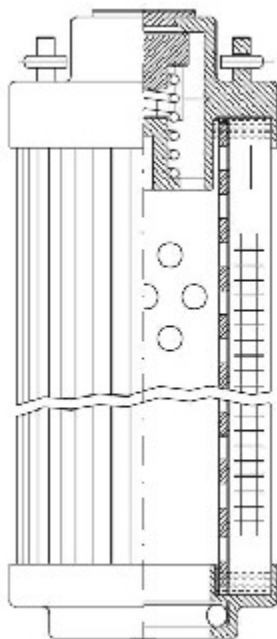

Buy Big, Save Big! - www.bigfilterstore.com - 866-673-0345

Technical Data for Big Filter #: BFS-8D4CF

[Click to view stock, pricing and volume discount information](#)

Filter Type Details

Part Type: Hydraulic
Filter Type: Return Line
Media: Stainless Steel Fiber
Seal Material: Viton
Fluid Type: HH / HL / HM / HV
Flow Direction: Outside-In

Dimensions (Inches)

Height: 19.02
O.D. Top: 4.9 **O.D. Bottom:** 4.9
I.D. Top: **I.D. Bottom:** 3.8
Weight (lbs): 8.736

Rating

Micron 1: 10
Micron 2:
Flow Rate (GPM):
Collapse Pressure (psi): 435
Filter area (sq in): 1328

Beta Ratio 1: 200/10
Beta Ratio 2:
Capacity (gr): 34.51695
Burst Pressure (psi)

Misc. Information

Thread Type:
Thread Size (in):
By-pass: No
Handle: Yes
Wrap: No

Contact Information

Big Filter Inc.
162 Kerr Dr.
Sault Ste. Marie, ON
P6A 5H9
Canada