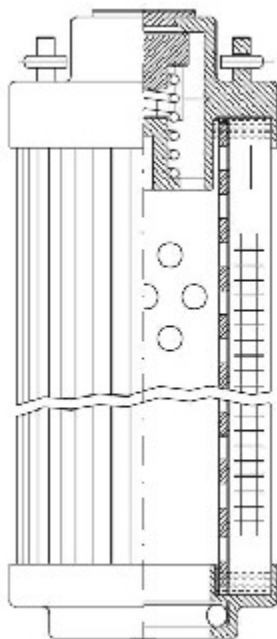

Buy Big, Save Big! - www.bigfilterstore.com - 866-673-0345

Technical Data for Big Filter #: BFS-8D4D0

[Click to view stock, pricing and volume discount information](#)

Filter Type Details

Part Type: Hydraulic
Filter Type: Return Line
Media: Stainless Steel Fiber
Seal Material: Viton
Fluid Type: HH / HL / HM / HV
Flow Direction: Outside-In

Dimensions (Inches)

Height: 19.02
O.D. Top: 4.9 **O.D. Bottom:** 4.9
I.D. Top: **I.D. Bottom:** 3.8
Weight (lbs): 8.736

Rating

Micron 1: 20
Micron 2:
Flow Rate (GPM):
Collapse Pressure (psi): 435
Filter area (sq in): 1328

Beta Ratio 1: 200/20
Beta Ratio 2:
Capacity (gr): 34.51695
Burst Pressure (psi)

Misc. Information

Thread Type:
Thread Size (in):
By-pass: No
Handle: Yes
Wrap: No

Contact Information

Big Filter Inc.
162 Kerr Dr.
Sault Ste. Marie, ON
P6A 5H9
Canada