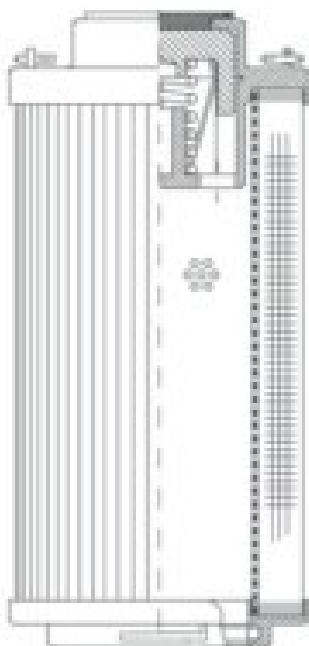

Buy Big, Save Big! - www.bigfilterstore.com - 866-673-0345

Technical Data for Big Filter #: BFS-8D4E1

[Click to view stock, pricing and volume discount information](#)

Filter Type Details

Part Type: Hydraulic
Filter Type: Return Line
Media: Glass/Water Removal
Seal Material: Viton
Fluid Type: HH / HL / HM / HV
Flow Direction: Outside-In

Dimensions (Inches)

Height: 19.02
O.D. Top: 5.65 **O.D. Bottom:** 5.65
I.D. Top: **I.D. Bottom:** 3.8
Weight (lbs): 7.3

Rating

Micron 1: 10
Micron 2:
Flow Rate (GPM):
Collapse Pressure (psi): 435
Filter area (sq in): 1311

Beta Ratio 1: 200/9.9
Beta Ratio 2: 1000/12.4
Capacity (gr): 128.37627
Burst Pressure (psi)

Misc. Information

Thread Type:
Thread Size (in):
By-pass: No
Handle: Yes
Wrap: No

Contact Information

Big Filter Inc.
162 Kerr Dr.
Sault Ste. Marie, ON
P6A 5H9
Canada