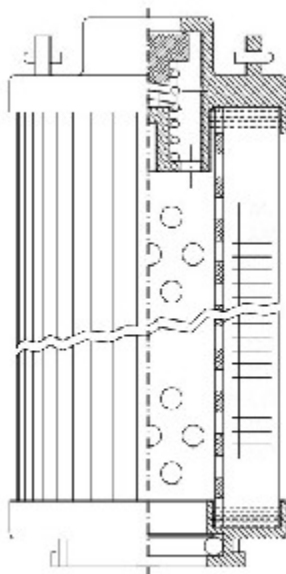

Buy Big, Save Big! - www.bigfilterstore.com - 866-673-0345

Technical Data for Big Filter #: BFS-8D504

[Click to view stock, pricing and volume discount information](#)

Filter Type Details

Part Type: Hydraulic
Filter Type: Return Line
Media: Glass
Seal Material: Viton
Fluid Type: HH / HL / HM / HV
Flow Direction: Outside-In

Dimensions (Inches)

Height: 5.67
O.D. Top: 2.89 **O.D. Bottom:** 2.89
I.D. Top: **I.D. Bottom:** 1.35
Weight (lbs): 0.862

Rating

Micron 1: 20
Micron 2:
Flow Rate (GPM):
Collapse Pressure (psi): 435
Filter area (sq in): 269

Beta Ratio 1: 200/20.7
Beta Ratio 2: 1000/26.6
Capacity (gr): 24.135546
Burst Pressure (psi)

Misc. Information

Thread Type:
Thread Size (in):
By-pass: Yes
Handle: Yes
Wrap: No

Contact Information

Big Filter Inc.
 162 Kerr Dr.
 Sault Ste. Marie, ON
 P6A 5H9
 Canada