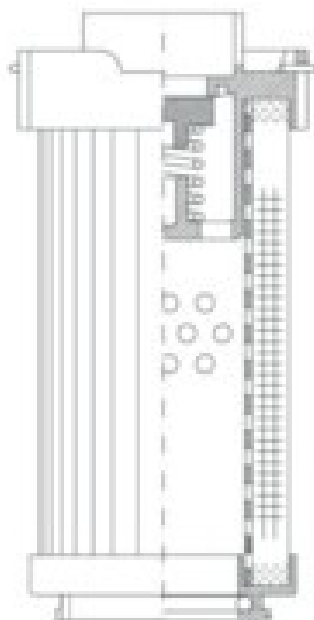

Buy Big, Save Big! - www.bigfilterstore.com - 866-673-0345

Technical Data for Big Filter #: BFS-8D50B

[Click to view stock, pricing and volume discount information](#)

Filter Type Details

Part Type: Hydraulic
Filter Type: Return Line
Media: Glass
Seal Material: Viton
Fluid Type: HH / HL / HM / HV
Flow Direction: Outside-In

Dimensions (Inches)

Height: 9
O.D. Top: 2.36 **O.D. Bottom:** 2.36
I.D. Top: **I.D. Bottom:** 1.35
Weight (lbs): 0.862

Rating

Micron 1: 5
Micron 2:
Flow Rate (GPM):
Collapse Pressure (psi): 435
Filter area (sq in): 230

Beta Ratio 1: 200/5.4
Beta Ratio 2: 1000/7.7
Capacity (gr): 21.552874
Burst Pressure (psi)

Misc. Information

Thread Type:
Thread Size (in):
By-pass: Yes
Handle: Yes
Wrap: Yes

Contact Information

Big Filter Inc.
162 Kerr Dr.
Sault Ste. Marie, ON
P6A 5H9
Canada