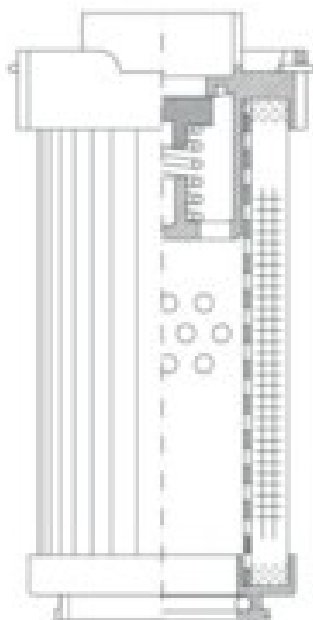

Buy Big, Save Big! - www.bigfilterstore.com - 866-673-0345

Technical Data for Big Filter #: BFS-8D50C

[Click to view stock, pricing and volume discount information](#)

Filter Type Details

Part Type: Hydraulic
Filter Type: Return Line
Media: Glass
Seal Material: Viton
Fluid Type: HH / HL / HM / HV
Flow Direction: Outside-In

Dimensions (Inches)

Height: 9
O.D. Top: 2.36 **O.D. Bottom:** 2.36
I.D. Top: **I.D. Bottom:** 1.35
Weight (lbs): 0.862

Rating

Micron 1: 10
Micron 2:
Flow Rate (GPM):
Collapse Pressure (psi): 435
Filter area (sq in): 230

Beta Ratio 1: 200/9.9
Beta Ratio 2: 1000/12.4
Capacity (gr): 22.518958
Burst Pressure (psi)

Misc. Information

Thread Type:
Thread Size (in):
By-pass: Yes
Handle: Yes
Wrap: Yes

Contact Information

Big Filter Inc.
162 Kerr Dr.
Sault Ste. Marie, ON
P6A 5H9
Canada