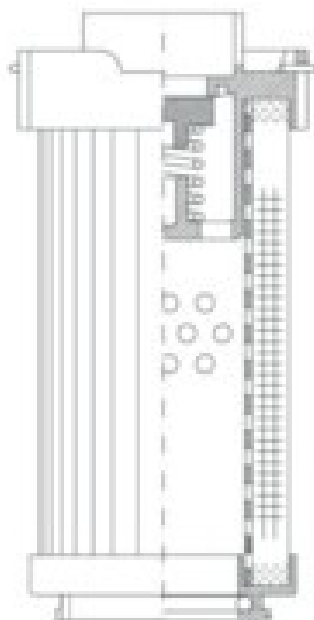

Buy Big, Save Big! - www.bigfilterstore.com - 866-673-0345

Technical Data for Big Filter #: BFS-8D50E

[Click to view stock, pricing and volume discount information](#)

Filter Type Details

Part Type: Hydraulic
Filter Type: Return Line
Media: Glass
Seal Material: Viton
Fluid Type: HH / HL / HM / HV
Flow Direction: Outside-In

Dimensions (Inches)

Height: 9
O.D. Top: 2.36 **O.D. Bottom:** 2.36
I.D. Top: **I.D. Bottom:** 1.35
Weight (lbs): 0.862

Rating

Micron 1: 20
Micron 2:
Flow Rate (GPM):
Collapse Pressure (psi): 435
Filter area (sq in): 230

Beta Ratio 1: 200/20.7
Beta Ratio 2: 1000/26.6
Capacity (gr): 20.655796
Burst Pressure (psi)

Misc. Information

Thread Type:
Thread Size (in):
By-pass: Yes
Handle: Yes
Wrap: Yes

Contact Information

Big Filter Inc.
162 Kerr Dr.
Sault Ste. Marie, ON
P6A 5H9
Canada