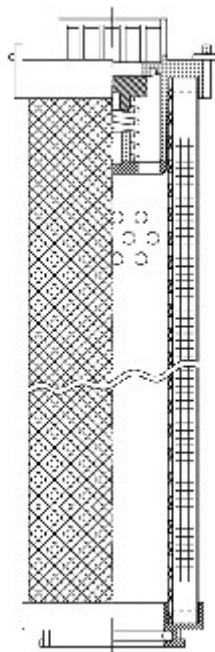

Buy Big, Save Big! - www.bigfilterstore.com - 866-673-0345

Technical Data for Big Filter #: BFS-8D510

[Click to view stock, pricing and volume discount information](#)

Filter Type Details

Part Type: Hydraulic
Filter Type: Return Line
Media: Wire Mesh
Seal Material: Viton
Fluid Type: HH / HL / HM / HV
Flow Direction: Outside-In

Dimensions (Inches)

Height: 9
O.D. Top: 2.36 **O.D. Bottom:** 2.36
I.D. Top: **I.D. Bottom:** 1.35
Weight (lbs): 0.862

Rating

Micron 1: 100
Micron 2:
Flow Rate (GPM):
Collapse Pressure (psi): 435
Filter area (sq in): 258
Beta Ratio 1:
Beta Ratio 2:
Capacity (gr): 10.32
Burst Pressure (psi)

Misc. Information

Thread Type:
Thread Size (in):
By-pass: Yes
Handle: Yes
Wrap: Yes

Contact Information

Big Filter Inc.
162 Kerr Dr.
Sault Ste. Marie, ON
P6A 5H9
Canada

Big Filter Inc.
605 Ridge St, #144
Sault Ste. Marie, MI
49783
USA