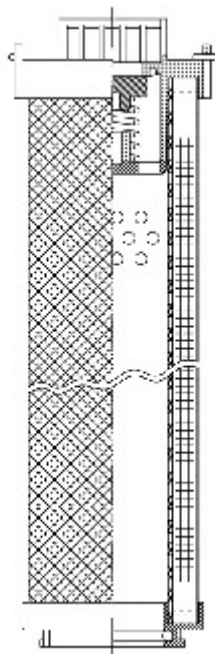

Buy Big, Save Big! - www.bigfilterstore.com - 866-673-0345

Technical Data for Big Filter #: BFS-8D511

[Click to view stock, pricing and volume discount information](#)

Filter Type Details

Part Type: Hydraulic
Filter Type: Return Line
Media: Wire Mesh
Seal Material: Viton
Fluid Type: HH / HL / HM / HV
Flow Direction: Outside-In

Dimensions (Inches)

Height: 9
O.D. Top: 2.36 **O.D. Bottom:** 2.36
I.D. Top: **I.D. Bottom:** 1.35
Weight (lbs): 0.862

Rating

Micron 1: 25
Micron 2:
Flow Rate (GPM):
Collapse Pressure (psi): 435
Filter area (sq in): 258
Beta Ratio 1:
Beta Ratio 2:
Capacity (gr):
Burst Pressure (psi)

Misc. Information

Thread Type:
Thread Size (in):
By-pass: Yes
Handle: Yes
Wrap: Yes

Contact Information

Big Filter Inc.
162 Kerr Dr.
Sault Ste. Marie, ON
P6A 5H9
Canada

Big Filter Inc.
605 Ridge St, #144
Sault Ste. Marie, MI
49783
USA