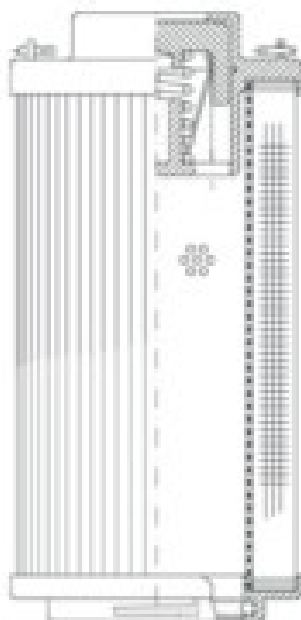

Buy Big, Save Big! - www.bigfilterstore.com - 866-673-0345

Technical Data for Big Filter #: BFS-8D571

[Click to view stock, pricing and volume discount information](#)

Filter Type Details

Part Type: Hydraulic
Filter Type: Return Line
Media: Glass/Water Removal
Seal Material: Viton
Fluid Type: HH / HL / HM / HV
Flow Direction: Outside-In

Dimensions (Inches)

Height: 36.26
O.D. Top: 5.65 **O.D. Bottom:** 5.65
I.D. Top: **I.D. Bottom:** 3.8
Weight (lbs): 14.74

Rating

Micron 1: 3 **Beta Ratio 1:** 200/3
Micron 2: **Beta Ratio 2:** 1000/4.5
Flow Rate (GPM): **Capacity (gr):** 194.324
Collapse Pressure (psi): 435 **Burst Pressure (psi)**

Misc. Information

Thread Type:
Thread Size (in):
By-pass: Yes
Handle: Yes
Wrap: No

Contact Information

Big Filter Inc.
162 Kerr Dr.
Sault Ste. Marie, ON
P6A 5H9
Canada

Big Filter Inc.
605 Ridge St, #144
Sault Ste. Marie, MI
49783
USA