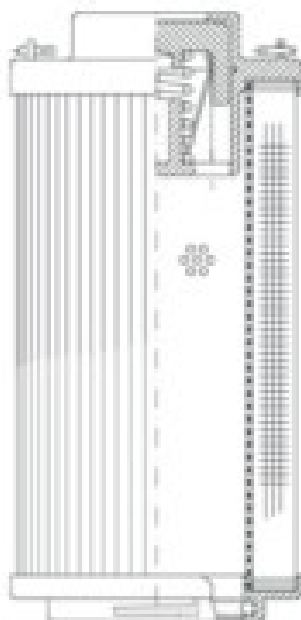

Buy Big, Save Big! - www.bigfilterstore.com - 866-673-0345

Technical Data for Big Filter #: BFS-8D573

[Click to view stock, pricing and volume discount information](#)

Filter Type Details

Part Type: Hydraulic
Filter Type: Return Line
Media: Glass/Water Removal
Seal Material: Viton
Fluid Type: HH / HL / HM / HV
Flow Direction: Outside-In

Dimensions (Inches)

Height: 36.26
O.D. Top: 5.65 **O.D. Bottom:** 5.65
I.D. Top: **I.D. Bottom:** 3.8
Weight (lbs): 14.74

Rating

Micron 1: 5
Micron 2:
Flow Rate (GPM):
Collapse Pressure (psi): 435
Filter area (sq in): 2626

Beta Ratio 1: 200/5.4
Beta Ratio 2: 1000/7.7
Capacity (gr): 246.0562
Burst Pressure (psi)

Misc. Information

Thread Type:
Thread Size (in):
By-pass: Yes
Handle: Yes
Wrap: No

Contact Information

Big Filter Inc.
162 Kerr Dr.
Sault Ste. Marie, ON
P6A 5H9
Canada