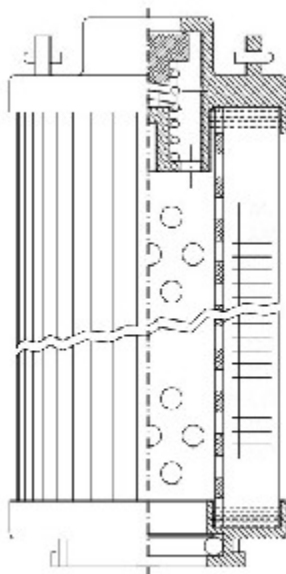

Buy Big, Save Big! - www.bigfilterstore.com - 866-673-0345

Technical Data for Big Filter #: BFS-8D5A4

[Click to view stock, pricing and volume discount information](#)

Filter Type Details

Part Type: Hydraulic
Filter Type: Return Line
Media: Glass
Seal Material: Viton
Fluid Type: HH / HL / HM / HV
Flow Direction: Outside-In

Dimensions (Inches)

Height: 7.64
O.D. Top: 3.72 **O.D. Bottom:** 3.72
I.D. Top: **I.D. Bottom:** 1.9
Weight (lbs): 1.716

Rating

Micron 1: 20
Micron 2:
Flow Rate (GPM):
Collapse Pressure (psi): 435
Filter area (sq in): 649

Beta Ratio 1: 200/20.7
Beta Ratio 2: 1000/26.6
Capacity (gr): 58.2802
Burst Pressure (psi)

Misc. Information

Thread Type:
Thread Size (in):
By-pass: Yes
Handle: Yes
Wrap: No

Contact Information

Big Filter Inc.
162 Kerr Dr.
Sault Ste. Marie, ON
P6A 5H9
Canada