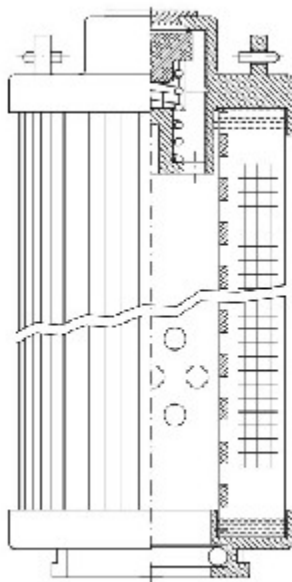

Buy Big, Save Big! - www.bigfilterstore.com - 866-673-0345

Technical Data for Big Filter #: BFS-8D5A6

[Click to view stock, pricing and volume discount information](#)

Filter Type Details

Part Type: Hydraulic
Filter Type: Return Line
Media: Glass
Seal Material: Viton
Fluid Type: HH / HL / HM / HV
Flow Direction: Outside-In

Dimensions (Inches)

Height: 7.64
O.D. Top: 3.72 **O.D. Bottom:** 3.72
I.D. Top: **I.D. Bottom:** 1.9
Weight (lbs): 1.716

Rating

Micron 1: 20
Micron 2:
Flow Rate (GPM):
Collapse Pressure (psi): 435
Filter area (sq in): 649

Beta Ratio 1: 200/20.7
Beta Ratio 2: 1000/26.6
Capacity (gr): 58.2802
Burst Pressure (psi)

Misc. Information

Thread Type:
Thread Size (in):
By-pass: No
Handle: Yes
Wrap: No

Contact Information

Big Filter Inc.
162 Kerr Dr.
Sault Ste. Marie, ON
P6A 5H9
Canada