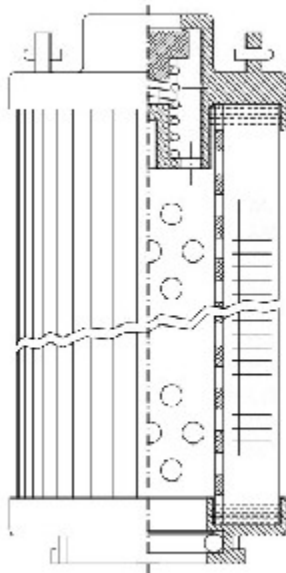

Buy Big, Save Big! - www.bigfilterstore.com - 866-673-0345

Technical Data for Big Filter #: BFS-8D5AB

[Click to view stock, pricing and volume discount information](#)

Filter Type Details

Part Type: Hydraulic
Filter Type: Return Line
Media: Wire Mesh
Seal Material: Viton
Fluid Type: HH / HL / HM / HV
Flow Direction: Outside-In

Dimensions (Inches)

Height: 7.64
O.D. Top: 3.72 **O.D. Bottom:** 3.72
I.D. Top: **I.D. Bottom:** 1.9
Weight (lbs): 1.716

Rating

Micron 1: 25 **Beta Ratio 1:**
Micron 2: **Beta Ratio 2:**
Flow Rate (GPM): **Capacity (gr):**
Collapse Pressure (psi): 435 **Burst Pressure (psi)**
Filter area (sq in): 602

Misc. Information

Thread Type:
Thread Size (in):
By-pass: Yes
Handle: Yes
Wrap: No

Contact Information

Big Filter Inc.
 162 Kerr Dr.
 Sault Ste. Marie, ON
 P6A 5H9
 Canada

Big Filter Inc.
 605 Ridge St, #144
 Sault Ste. Marie, MI
 49783
 USA