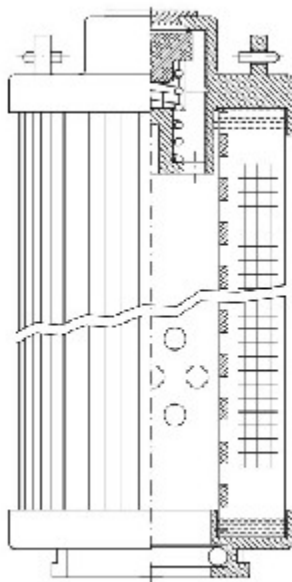

Buy Big, Save Big! - www.bigfilterstore.com - 866-673-0345

Technical Data for Big Filter #: BFS-8D5AF

[Click to view stock, pricing and volume discount information](#)

Filter Type Details

Part Type: Hydraulic
Filter Type: Return Line
Media: Wire Mesh
Seal Material: Viton
Fluid Type: HH / HL / HM / HV
Flow Direction: Outside-In

Dimensions (Inches)

Height: 7.64
O.D. Top: 3.72 **O.D. Bottom:** 3.72
I.D. Top: **I.D. Bottom:** 1.9
Weight (lbs): 1.716

Rating

Micron 1: 80
Micron 2:
Flow Rate (GPM):
Collapse Pressure (psi): 435
Filter area (sq in): 602

Beta Ratio 1:
Beta Ratio 2:
Capacity (gr):
Burst Pressure (psi)

Misc. Information

Thread Type:
Thread Size (in):
By-pass: No
Handle: Yes
Wrap: No

Contact Information

Big Filter Inc.
 162 Kerr Dr.
 Sault Ste. Marie, ON
 P6A 5H9
 Canada