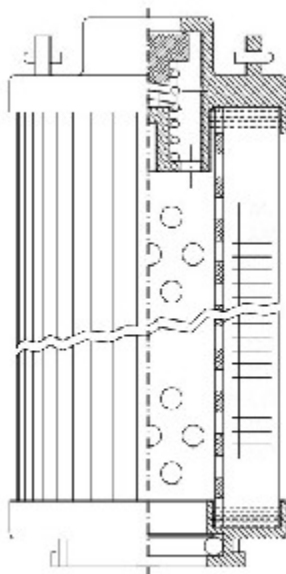

Buy Big, Save Big! - www.bigfilterstore.com - 866-673-0345

Technical Data for Big Filter #: BFS-8D5BA

[Click to view stock, pricing and volume discount information](#)

Filter Type Details

Part Type: Hydraulic
Filter Type: Return Line
Media: Glass
Seal Material: Viton
Fluid Type: HH / HL / HM / HV
Flow Direction: Outside-In

Dimensions (Inches)

Height: 10.82
O.D. Top: 3.72 **O.D. Bottom:** 3.72
I.D. Top: **I.D. Bottom:** 1.9
Weight (lbs): 2.31

Rating

Micron 1: 3
Micron 2:
Flow Rate (GPM):
Collapse Pressure (psi): 435
Filter area (sq in): 896

Beta Ratio 1: 200/3
Beta Ratio 2: 1000/4.5
Capacity (gr): 66.28513
Burst Pressure (psi)

Misc. Information

Thread Type:
Thread Size (in):
By-pass: Yes
Handle: Yes
Wrap: No

Contact Information

Big Filter Inc.
162 Kerr Dr.
Sault Ste. Marie, ON
P6A 5H9
Canada