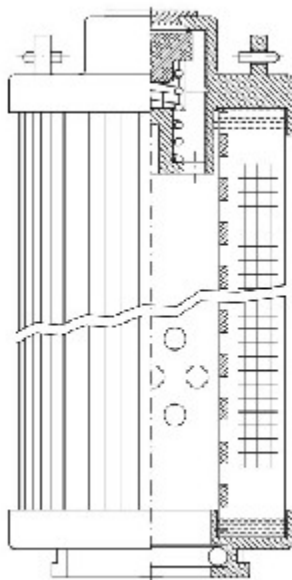

Buy Big, Save Big! - www.bigfilterstore.com - 866-673-0345

Technical Data for Big Filter #: BFS-8D5BC

[Click to view stock, pricing and volume discount information](#)

Filter Type Details

Part Type: Hydraulic
Filter Type: Return Line
Media: Glass
Seal Material: Viton
Fluid Type: HH / HL / HM / HV
Flow Direction: Outside-In

Dimensions (Inches)

Height: 10.82
O.D. Top: 3.72 **O.D. Bottom:** 3.72
I.D. Top: **I.D. Bottom:** 1.9
Weight (lbs): 2.31

Rating

Micron 1: 3 **Beta Ratio 1:** 200/3
Micron 2: **Beta Ratio 2:** 1000/4.5
Flow Rate (GPM): **Capacity (gr):** 66.28513
Collapse Pressure (psi): 435 **Burst Pressure (psi)**
Filter area (sq in): 896

Misc. Information

Thread Type:
Thread Size (in):
By-pass: No
Handle: Yes
Wrap: No

Contact Information

Big Filter Inc.
 162 Kerr Dr.
 Sault Ste. Marie, ON
 P6A 5H9
 Canada

Big Filter Inc.
 605 Ridge St, #144
 Sault Ste. Marie, MI
 49783
 USA