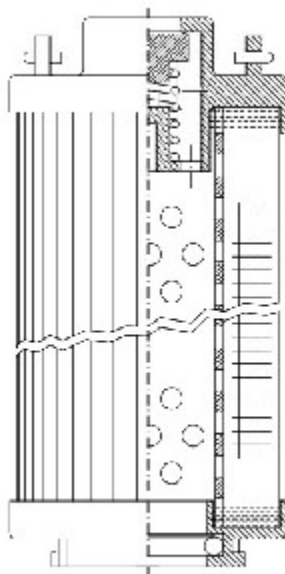

Buy Big, Save Big! - www.bigfilterstore.com - 866-673-0345

Technical Data for Big Filter #: BFS-8D5BF

[Click to view stock, pricing and volume discount information](#)

Filter Type Details

Part Type: Hydraulic
Filter Type: Return Line
Media: Glass
Seal Material: Viton
Fluid Type: HH / HL / HM / HV
Flow Direction: Outside-In

Dimensions (Inches)

Height: 10.82
O.D. Top: 3.72 **O.D. Bottom:** 3.72
I.D. Top: **I.D. Bottom:** 1.9
Weight (lbs): 2.31

Rating

Micron 1: 5
Micron 2:
Flow Rate (GPM):
Collapse Pressure (psi): 435
Filter area (sq in): 896

Beta Ratio 1: 200/5.4
Beta Ratio 2: 1000/7.7
Capacity (gr): 83.9313065
Burst Pressure (psi)

Misc. Information

Thread Type:
Thread Size (in):
By-pass: Yes
Handle: Yes
Wrap: No

Contact Information

Big Filter Inc.
162 Kerr Dr.
Sault Ste. Marie, ON
P6A 5H9
Canada