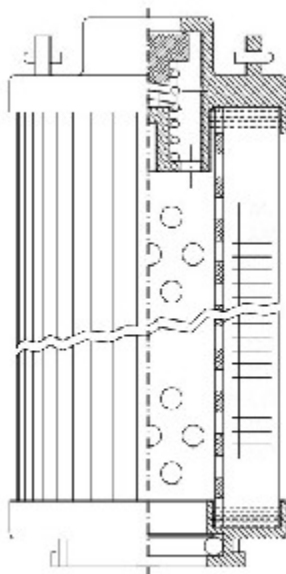

Buy Big, Save Big! - www.bigfilterstore.com - 866-673-0345

Technical Data for Big Filter #: BFS-8D5C0

[Click to view stock, pricing and volume discount information](#)

Filter Type Details

Part Type: Hydraulic
Filter Type: Return Line
Media: Glass
Seal Material: Viton
Fluid Type: HH / HL / HM / HV
Flow Direction: Outside-In

Dimensions (Inches)

Height: 10.82
O.D. Top: 3.72 **O.D. Bottom:** 3.72
I.D. Top: **I.D. Bottom:** 1.9
Weight (lbs): 2.31

Rating

Micron 1: 5
Micron 2:
Flow Rate (GPM):
Collapse Pressure (psi): 435
Filter area (sq in): 896

Beta Ratio 1: 200/5.4
Beta Ratio 2: 1000/7.7
Capacity (gr): 83.9313065
Burst Pressure (psi)

Misc. Information

Thread Type:
Thread Size (in):
By-pass: Yes
Handle: Yes
Wrap: No

Contact Information

Big Filter Inc.
162 Kerr Dr.
Sault Ste. Marie, ON
P6A 5H9
Canada