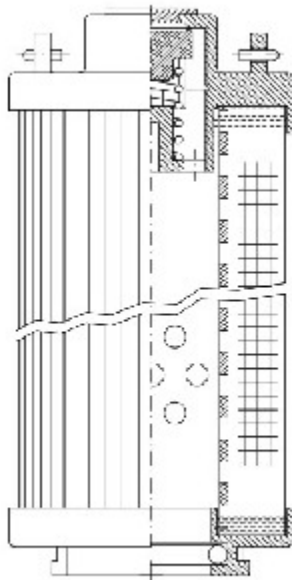

Contact Information

Big Filter Inc.
162 Kerr Dr.
Sault Ste. Marie, ON
P6A 5H9
Canada

Big Filter Inc.
605 Ridge St, #144
Sault Ste. Marie, MI
49783
USA

Toll Free: 866-673-0345
Direct: 705-255-2493

info@bigfilterstore.com
<https://www.bigfilterstore.com>