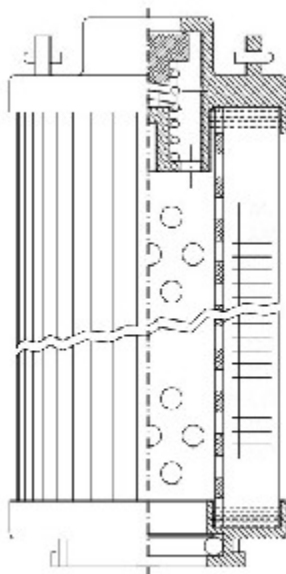

Buy Big, Save Big! - www.bigfilterstore.com - 866-673-0345

Technical Data for Big Filter #: BFS-8D5C3

[Click to view stock, pricing and volume discount information](#)

Filter Type Details

Part Type: Hydraulic
Filter Type: Return Line
Media: Glass
Seal Material: Viton
Fluid Type: HH / HL / HM / HV
Flow Direction: Outside-In

Dimensions (Inches)

Height: 10.82
O.D. Top: 3.72 **O.D. Bottom:** 3.72
I.D. Top: **I.D. Bottom:** 1.9
Weight (lbs): 2.31

Rating

Micron 1: 10
Micron 2:
Flow Rate (GPM):
Collapse Pressure (psi): 435
Filter area (sq in): 896

Beta Ratio 1: 200/9.9
Beta Ratio 2: 1000/12.4
Capacity (gr): 87.6934355
Burst Pressure (psi)

Misc. Information

Thread Type:
Thread Size (in):
By-pass: Yes
Handle: Yes
Wrap: No

Contact Information

Big Filter Inc.
162 Kerr Dr.
Sault Ste. Marie, ON
P6A 5H9
Canada