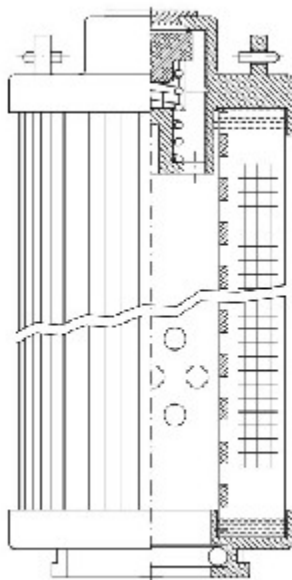

Buy Big, Save Big! - www.bigfilterstore.com - 866-673-0345

Technical Data for Big Filter #: BFS-8D5C5

[Click to view stock, pricing and volume discount information](#)

Filter Type Details

Part Type: Hydraulic
Filter Type: Return Line
Media: Glass
Seal Material: Viton
Fluid Type: HH / HL / HM / HV
Flow Direction: Outside-In

Dimensions (Inches)

Height: 10.82
O.D. Top: 3.72 **O.D. Bottom:** 3.72
I.D. Top: **I.D. Bottom:** 1.9
Weight (lbs): 2.31

Rating

Micron 1: 10
Micron 2:
Flow Rate (GPM):
Collapse Pressure (psi): 435
Filter area (sq in): 896

Beta Ratio 1: 200/9.9
Beta Ratio 2: 1000/12.4
Capacity (gr): 87.6934355
Burst Pressure (psi)

Misc. Information

Thread Type:
Thread Size (in):
By-pass: No
Handle: Yes
Wrap: No

Contact Information

Big Filter Inc.
162 Kerr Dr.
Sault Ste. Marie, ON
P6A 5H9
Canada