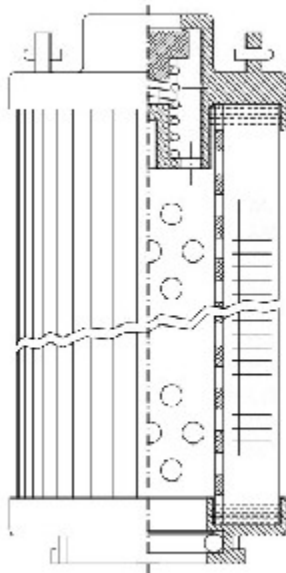

Buy Big, Save Big! - www.bigfilterstore.com - 866-673-0345

Technical Data for Big Filter #: BFS-8D5C8

[Click to view stock, pricing and volume discount information](#)

Filter Type Details

Part Type: Hydraulic
Filter Type: Return Line
Media: Glass
Seal Material: Viton
Fluid Type: HH / HL / HM / HV
Flow Direction: Outside-In

Dimensions (Inches)

Height: 10.82
O.D. Top: 3.72 **O.D. Bottom:** 3.72
I.D. Top: **I.D. Bottom:** 1.9
Weight (lbs): 2.31

Rating

Micron 1: 20
Micron 2:
Flow Rate (GPM):
Collapse Pressure (psi): 435
Filter area (sq in): 896

Beta Ratio 1: 200/20.7
Beta Ratio 2: 1000/26.6
Capacity (gr): 80.437901
Burst Pressure (psi)

Misc. Information

Thread Type:
Thread Size (in):
By-pass: Yes
Handle: Yes
Wrap: No

Contact Information

Big Filter Inc.
 162 Kerr Dr.
 Sault Ste. Marie, ON
 P6A 5H9
 Canada