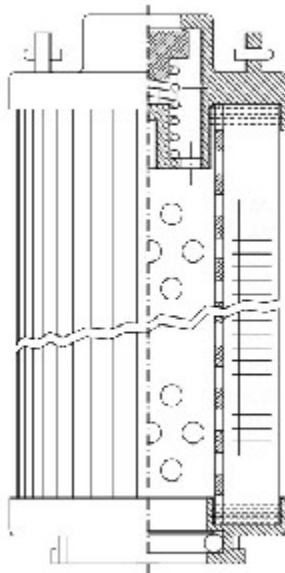

Buy Big, Save Big! - www.bigfilterstore.com - 866-673-0345

Technical Data for Big Filter #: BFS-8D5C9

[Click to view stock, pricing and volume discount information](#)

Filter Type Details

Part Type: Hydraulic
Filter Type: Return Line
Media: Glass
Seal Material: Viton
Fluid Type: HH / HL / HM / HV
Flow Direction: Outside-In

Dimensions (Inches)

Height: 10.82
O.D. Top: 3.72 **O.D. Bottom:** 3.72
I.D. Top: **I.D. Bottom:** 1.9
Weight (lbs): 2.31

Rating

Micron 1: 20
Micron 2:
Flow Rate (GPM):
Collapse Pressure (psi): 435
Filter area (sq in): 896

Beta Ratio 1: 200/20.7
Beta Ratio 2: 1000/26.6
Capacity (gr): 80.437901
Burst Pressure (psi)

Misc. Information

Thread Type:
Thread Size (in):
By-pass: Yes
Handle: Yes
Wrap: No

Contact Information

Big Filter Inc.
 162 Kerr Dr.
 Sault Ste. Marie, ON
 P6A 5H9
 Canada