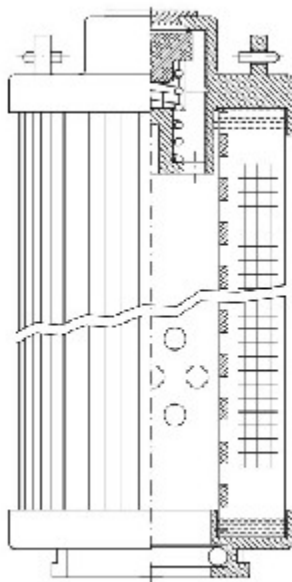

Buy Big, Save Big! - www.bigfilterstore.com - 866-673-0345

Technical Data for Big Filter #: BFS-8D5CA

[Click to view stock, pricing and volume discount information](#)

Filter Type Details

Part Type: Hydraulic
Filter Type: Return Line
Media: Glass
Seal Material: Viton
Fluid Type: HH / HL / HM / HV
Flow Direction: Outside-In

Dimensions (Inches)

Height: 10.82
O.D. Top: 3.72 **O.D. Bottom:** 3.72
I.D. Top: **I.D. Bottom:** 1.9
Weight (lbs): 2.31

Rating

Micron 1: 20
Micron 2:
Flow Rate (GPM):
Collapse Pressure (psi): 435
Filter area (sq in): 896

Beta Ratio 1: 200/20.7
Beta Ratio 2: 1000/26.6
Capacity (gr): 80.437901
Burst Pressure (psi)

Misc. Information

Thread Type:
Thread Size (in):
By-pass: No
Handle: Yes
Wrap: No

Contact Information

Big Filter Inc.
 162 Kerr Dr.
 Sault Ste. Marie, ON
 P6A 5H9
 Canada