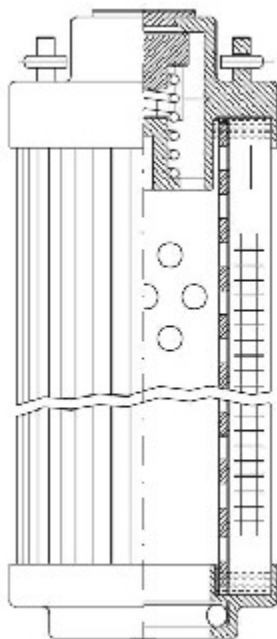

Buy Big, Save Big! - www.bigfilterstore.com - 866-673-0345

Technical Data for Big Filter #: BFS-8D631

[Click to view stock, pricing and volume discount information](#)

Filter Type Details

Part Type: Hydraulic
Filter Type: Return Line
Media: Wire Mesh
Seal Material: Viton
Fluid Type: HH / HL / HM / HV
Flow Direction: Outside-In

Dimensions (Inches)

Height: 14.29
O.D. Top: 4.9 **O.D. Bottom:** 4.9
I.D. Top: **I.D. Bottom:** 3.8
Weight (lbs): 5.7

Rating

Micron 1: 25
Micron 2:
Flow Rate (GPM):
Collapse Pressure (psi): 435
Filter area (sq in): 929

Beta Ratio 1:
Beta Ratio 2:
Capacity (gr):
Burst Pressure (psi)

Misc. Information

Thread Type:
Thread Size (in):
By-pass: No
Handle: Yes
Wrap: No

Contact Information

Big Filter Inc.
162 Kerr Dr.
Sault Ste. Marie, ON
P6A 5H9
Canada