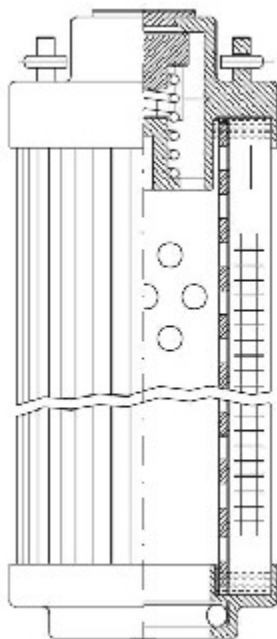

Buy Big, Save Big! - www.bigfilterstore.com - 866-673-0345

Technical Data for Big Filter #: BFS-8D636

[Click to view stock, pricing and volume discount information](#)

Filter Type Details

Part Type: Hydraulic
Filter Type: Return Line
Media: Cellulose
Seal Material: Viton
Fluid Type: HH / HL / HM / HV
Flow Direction: Outside-In

Dimensions (Inches)

Height: 14.29
O.D. Top: 4.9 **O.D. Bottom:** 4.9
I.D. Top: **I.D. Bottom:** 3.8
Weight (lbs): 5.7

Rating

Micron 1: 3
Micron 2:
Flow Rate (GPM):
Collapse Pressure (psi): 435
Filter area (sq in): 929
Beta Ratio 1: 2/3
Beta Ratio 2:
Capacity (gr): 37.1442
Burst Pressure (psi)

Misc. Information

Thread Type:
Thread Size (in):
By-pass: No
Handle: Yes
Wrap: No

Contact Information

Big Filter Inc.
162 Kerr Dr.
Sault Ste. Marie, ON
P6A 5H9
Canada

Big Filter Inc.
605 Ridge St, #144
Sault Ste. Marie, MI
49783
USA