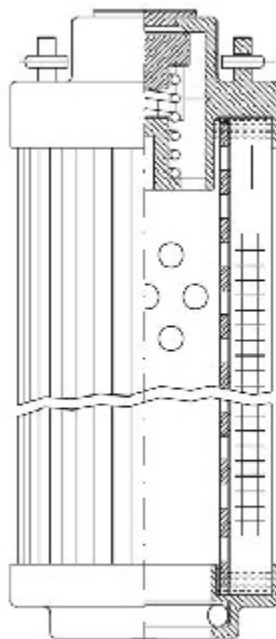

Buy Big, Save Big! - www.bigfilterstore.com - 866-673-0345

Technical Data for Big Filter #: BFS-8D638

[Click to view stock, pricing and volume discount information](#)

Filter Type Details

Part Type: Hydraulic
Filter Type: Return Line
Media: Cellulose
Seal Material: Viton
Fluid Type: HH / HL / HM / HV
Flow Direction: Outside-In

Dimensions (Inches)

Height: 14.29
O.D. Top: 4.9 **O.D. Bottom:** 4.9
I.D. Top: **I.D. Bottom:** 3.8
Weight (lbs): 5.7

Rating

Micron 1: 5
Micron 2:
Flow Rate (GPM):
Collapse Pressure (psi): 435
Filter area (sq in): 929

Beta Ratio 1: 2/5
Beta Ratio 2:
Capacity (gr): 37.1442
Burst Pressure (psi)

Misc. Information

Thread Type:
Thread Size (in):
By-pass: No
Handle: Yes
Wrap: No

Contact Information

Big Filter Inc.
 162 Kerr Dr.
 Sault Ste. Marie, ON
 P6A 5H9
 Canada