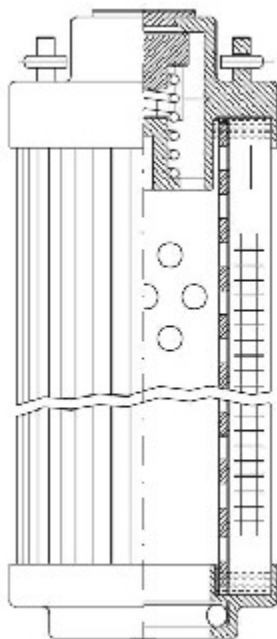

Buy Big, Save Big! - www.bigfilterstore.com - 866-673-0345

Technical Data for Big Filter #: BFS-8D639

[Click to view stock, pricing and volume discount information](#)

Filter Type Details

Part Type: Hydraulic
Filter Type: Return Line
Media: Cellulose
Seal Material: Viton
Fluid Type: HH / HL / HM / HV
Flow Direction: Outside-In

Dimensions (Inches)

Height: 14.29
O.D. Top: 4.9 **O.D. Bottom:** 4.9
I.D. Top: **I.D. Bottom:** 3.8
Weight (lbs): 5.7

Rating

Micron 1: 10
Micron 2:
Flow Rate (GPM):
Collapse Pressure (psi): 435
Filter area (sq in): 929

Beta Ratio 1: 2/10
Beta Ratio 2:
Capacity (gr): 37.1442
Burst Pressure (psi)

Misc. Information

Thread Type:
Thread Size (in):
By-pass: No
Handle: Yes
Wrap: No

Contact Information

Big Filter Inc.
162 Kerr Dr.
Sault Ste. Marie, ON
P6A 5H9
Canada