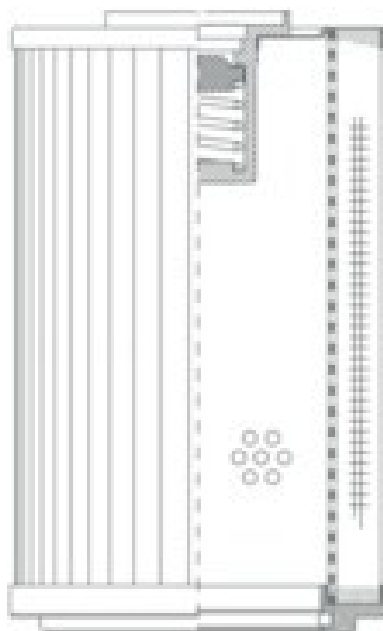

Buy Big, Save Big! - www.bigfilterstore.com - 866-673-0345

Technical Data for Big Filter #: BFS-8D65E

[Click to view stock, pricing and volume discount information](#)

Filter Type Details

Part Type: Hydraulic
Filter Type: Return Line
Media: Cellulose
Seal Material: Viton
Fluid Type: HH / HL / HM / HV
Flow Direction: Outside-In

Dimensions (Inches)

Height: 19.64
O.D. Top: 5.63 **O.D. Bottom:** 5.63
I.D. Top: 3.7 **I.D. Bottom:**
Weight (lbs): 7.1

Rating

Micron 1: 10 **Beta Ratio 1:** 2/10
Micron 2: **Beta Ratio 2:**
Flow Rate (GPM): **Capacity (gr):** 128.24
Collapse Pressure (psi): 145 **Burst Pressure (psi)**
Filter area (sq in): 3206

Misc. Information

Thread Type:
Thread Size (in):
By-pass: Yes
Handle: No
Wrap: No

Contact Information

Big Filter Inc.
162 Kerr Dr.
Sault Ste. Marie, ON
P6A 5H9
Canada

Big Filter Inc.
605 Ridge St, #144
Sault Ste. Marie, MI
49783
USA