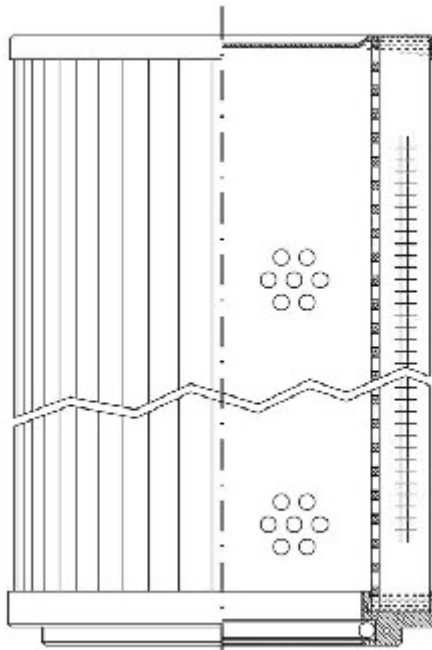

Buy Big, Save Big! - www.bigfilterstore.com - 866-673-0345

Technical Data for Big Filter #: BFS-8D65F

[Click to view stock, pricing and volume discount information](#)

Filter Type Details

Part Type: Hydraulic
Filter Type: Return Line
Media: Cellulose
Seal Material: Viton
Fluid Type: HH / HL / HM / HV
Flow Direction: Outside-In

Dimensions (Inches)

Height: 19.64
O.D. Top: 5.63 **O.D. Bottom:** 5.63
I.D. Top: 3.7 **I.D. Bottom:**
Weight (lbs): 7.1

Rating

Micron 1: 10 **Beta Ratio 1:** 2/10
Micron 2: **Beta Ratio 2:**
Flow Rate (GPM): **Capacity (gr):** 128.24
Collapse Pressure (psi): 145 **Burst Pressure (psi)**
Filter area (sq in): 3206

Misc. Information

Thread Type:
Thread Size (in):
By-pass: No
Handle: No
Wrap: No

Contact Information

Big Filter Inc.
 162 Kerr Dr.
 Sault Ste. Marie, ON
 P6A 5H9
 Canada

Big Filter Inc.
 605 Ridge St, #144
 Sault Ste. Marie, MI
 49783
 USA