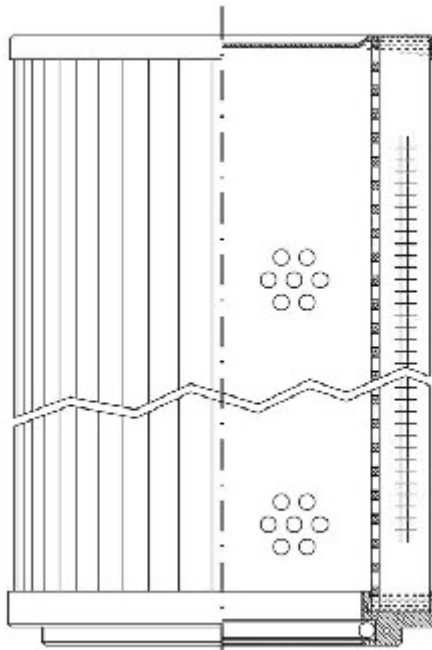

Buy Big, Save Big! - www.bigfilterstore.com - 866-673-0345

Technical Data for Big Filter #: BFS-8D661

[Click to view stock, pricing and volume discount information](#)

Filter Type Details

Part Type: Hydraulic
Filter Type: Return Line
Media: Cellulose
Seal Material: Viton
Fluid Type: HH / HL / HM / HV
Flow Direction: Outside-In

Dimensions (Inches)

Height: 19.64
O.D. Top: 5.63 **O.D. Bottom:** 5.63
I.D. Top: 3.7 **I.D. Bottom:**
Weight (lbs): 7.1

Rating

Micron 1: 25 **Beta Ratio 1:** 2/25
Micron 2: **Beta Ratio 2:**
Flow Rate (GPM): **Capacity (gr):** 128.24
Collapse Pressure (psi): 145 **Burst Pressure (psi)**
Filter area (sq in): 3206

Misc. Information

Thread Type:
Thread Size (in):
By-pass: No
Handle: No
Wrap: No

Contact Information

Big Filter Inc.
 162 Kerr Dr.
 Sault Ste. Marie, ON
 P6A 5H9
 Canada

Big Filter Inc.
 605 Ridge St, #144
 Sault Ste. Marie, MI
 49783
 USA