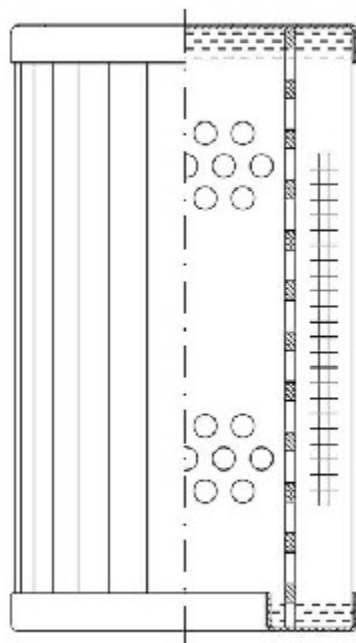

Contact Information

Big Filter Inc.
162 Kerr Dr.
Sault Ste. Marie, ON
P6A 5H9
Canada

Big Filter Inc.
605 Ridge St, #144
Sault Ste. Marie, MI
49783
USA

Toll Free: 866-673-0345
Direct: 705-255-2493

info@bigfilterstore.com
<https://www.bigfilterstore.com>