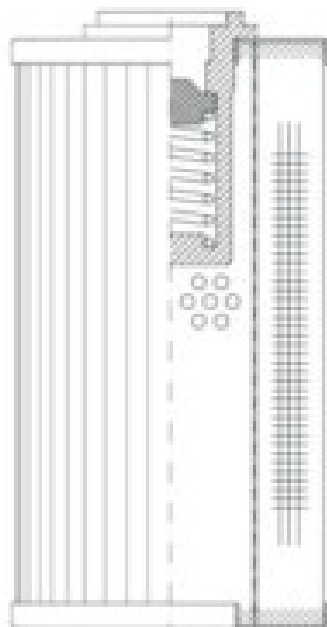

Buy Big, Save Big! - www.bigfilterstore.com - 866-673-0345

Technical Data for Big Filter #: BFS-8D681

[Click to view stock, pricing and volume discount information](#)

Filter Type Details

Part Type: Hydraulic
Filter Type: Return Line
Media: Cellulose
Seal Material: Viton
Fluid Type: HH / HL / HM / HV
Flow Direction: Outside-In

Dimensions (Inches)

Height: 6.53
O.D. Top: 2.95 **O.D. Bottom:** 2.95
I.D. Top: 1.77 **I.D. Bottom:**
Weight (lbs): 3.6

Rating

Micron 1: 25 **Beta Ratio 1:** 2/25
Micron 2: **Beta Ratio 2:**
Flow Rate (GPM): **Capacity (gr):** 14.52
Collapse Pressure (psi): 232 **Burst Pressure (psi)**
Filter area (sq in): 363

Misc. Information

Thread Type:
Thread Size (in):
By-pass: Yes
Handle: No
Wrap: No

Contact Information

Big Filter Inc.
162 Kerr Dr.
Sault Ste. Marie, ON
P6A 5H9
Canada

Big Filter Inc.
605 Ridge St, #144
Sault Ste. Marie, MI
49783
USA