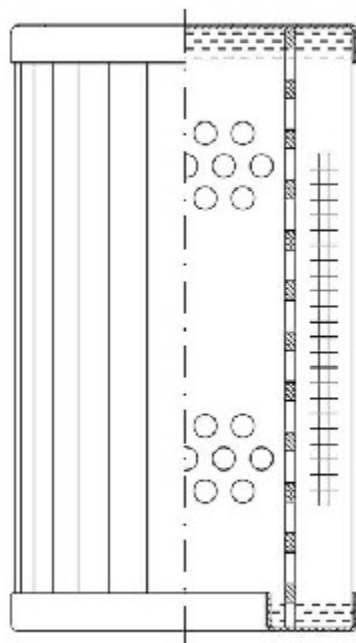

Buy Big, Save Big! - www.bigfilterstore.com - 866-673-0345

Technical Data for Big Filter #: BFS-8D682

[Click to view stock, pricing and volume discount information](#)

Filter Type Details

Part Type: Hydraulic
Filter Type: Return Line
Media: Cellulose
Seal Material: Viton
Fluid Type: HH / HL / HM / HV
Flow Direction: Outside-In

Dimensions (Inches)

Height: 6.53
O.D. Top: 2.95 **O.D. Bottom:** 2.95
I.D. Top: 1.77 **I.D. Bottom:**
Weight (lbs): 3.6

Rating

Micron 1: 25 **Beta Ratio 1:** 2/25
Micron 2: **Beta Ratio 2:**
Flow Rate (GPM): **Capacity (gr):** 14.52
Collapse Pressure (psi): 232 **Burst Pressure (psi)**
Filter area (sq in): 363

Misc. Information

Thread Type:
Thread Size (in):
By-pass: No
Handle: No
Wrap: No

Contact Information

Big Filter Inc.
 162 Kerr Dr.
 Sault Ste. Marie, ON
 P6A 5H9
 Canada

Big Filter Inc.
 605 Ridge St, #144
 Sault Ste. Marie, MI
 49783
 USA