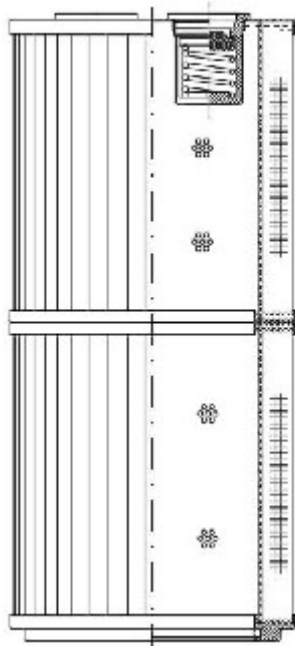

Contact Information

Big Filter Inc.
162 Kerr Dr.
Sault Ste. Marie, ON
P6A 5H9
Canada

Big Filter Inc.
605 Ridge St, #144
Sault Ste. Marie, MI
49783
USA

Toll Free: 866-673-0345
Direct: 705-255-2493

info@bigfilterstore.com
<https://www.bigfilterstore.com>