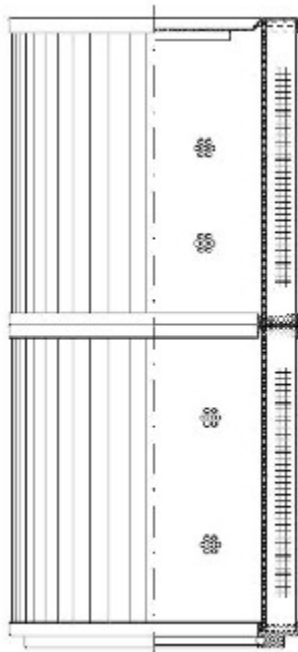

Buy Big, Save Big! - www.bigfilterstore.com - 866-673-0345

Technical Data for Big Filter #: BFS-8D691

[Click to view stock, pricing and volume discount information](#)

Filter Type Details

Part Type: Hydraulic
Filter Type: Return Line
Media: Cellulose
Seal Material: Viton
Fluid Type: HH / HL / HM / HV
Flow Direction: Outside-In

Dimensions (Inches)

Height: 19.68
O.D. Top: 7.48 **O.D. Bottom:** 7.48
I.D. Top: 5.34 **I.D. Bottom:**
Weight (lbs): 11.2

Rating

Micron 1: 10 **Beta Ratio 1:** 2/10
Micron 2: **Beta Ratio 2:**
Flow Rate (GPM): **Capacity (gr):** 102.0272
Collapse Pressure (psi): 145 **Burst Pressure (psi)**
Filter area (sq in): 2551

Misc. Information

Thread Type:
Thread Size (in):
By-pass: No
Handle: No
Wrap: No

Contact Information

Big Filter Inc.
 162 Kerr Dr.
 Sault Ste. Marie, ON
 P6A 5H9
 Canada

Big Filter Inc.
 605 Ridge St, #144
 Sault Ste. Marie, MI
 49783
 USA