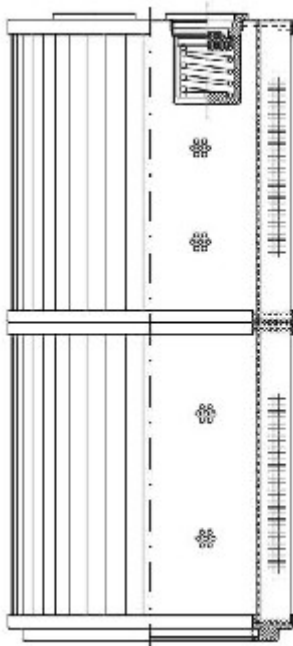

Buy Big, Save Big! - www.bigfilterstore.com - 866-673-0345

Technical Data for Big Filter #: BFS-8D692

[Click to view stock, pricing and volume discount information](#)

Filter Type Details

Part Type: Hydraulic
Filter Type: Return Line
Media: Cellulose
Seal Material: Viton
Fluid Type: HH / HL / HM / HV
Flow Direction: Outside-In

Dimensions (Inches)

Height: 19.68
O.D. Top: 7.48 **O.D. Bottom:** 7.48
I.D. Top: 5.34 **I.D. Bottom:**
Weight (lbs): 11.2

Rating

Micron 1: 25
Micron 2:
Flow Rate (GPM):
Collapse Pressure (psi): 145
Filter area (sq in): 2551

Beta Ratio 1: 2/25
Beta Ratio 2:
Capacity (gr): 102.0272
Burst Pressure (psi)

Misc. Information

Thread Type:
Thread Size (in):
By-pass: Yes
Handle: No
Wrap: No

Contact Information

Big Filter Inc.
162 Kerr Dr.
Sault Ste. Marie, ON
P6A 5H9
Canada