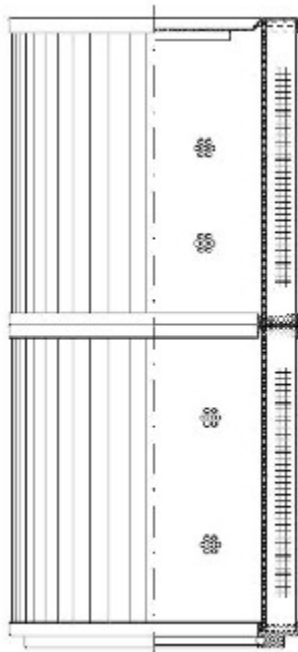

Buy Big, Save Big! - www.bigfilterstore.com - 866-673-0345

Technical Data for Big Filter #: BFS-8D693

[Click to view stock, pricing and volume discount information](#)

Filter Type Details

Part Type: Hydraulic
Filter Type: Return Line
Media: Cellulose
Seal Material: Viton
Fluid Type: HH / HL / HM / HV
Flow Direction: Outside-In

Dimensions (Inches)

Height: 19.68
O.D. Top: 7.48 **O.D. Bottom:** 7.48
I.D. Top: 5.34 **I.D. Bottom:**
Weight (lbs): 11.2

Rating

Micron 1: 25 **Beta Ratio 1:** 2/25
Micron 2: **Beta Ratio 2:**
Flow Rate (GPM): **Capacity (gr):** 102.0272
Collapse Pressure (psi): 145 **Burst Pressure (psi)**
Filter area (sq in): 2551

Misc. Information

Thread Type:
Thread Size (in):
By-pass: No
Handle: No
Wrap: No

Contact Information

Big Filter Inc.
 162 Kerr Dr.
 Sault Ste. Marie, ON
 P6A 5H9
 Canada

Big Filter Inc.
 605 Ridge St, #144
 Sault Ste. Marie, MI
 49783
 USA