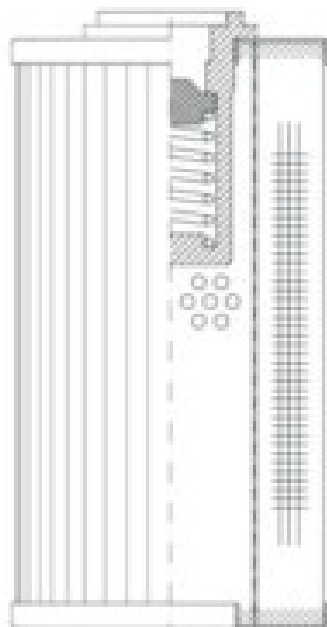

Buy Big, Save Big! - www.bigfilterstore.com - 866-673-0345

Technical Data for Big Filter #: BFS-8D6C4

[Click to view stock, pricing and volume discount information](#)

Filter Type Details

Part Type: Hydraulic
Filter Type: Return Line
Media: Wire Mesh
Seal Material: Viton
Fluid Type: HH / HL / HM / HV
Flow Direction: Outside-In

Dimensions (Inches)

Height: 11.96
O.D. Top: 2.95 **O.D. Bottom:** 2.95
I.D. Top: 1.77 **I.D. Bottom:**
Weight (lbs): 1.5

Rating

Micron 1: 80
Micron 2:
Flow Rate (GPM):
Collapse Pressure (psi): 232
Filter area (sq in): 373

Beta Ratio 1:
Beta Ratio 2:
Capacity (gr):
Burst Pressure (psi)

Misc. Information

Thread Type:
Thread Size (in):
By-pass: Yes
Handle: No
Wrap: No

Contact Information

Big Filter Inc.
162 Kerr Dr.
Sault Ste. Marie, ON
P6A 5H9
Canada