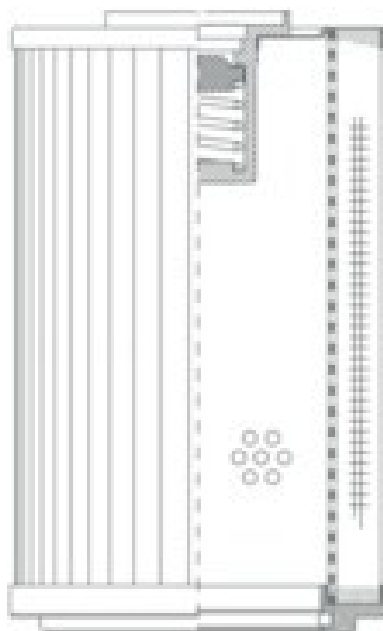

Buy Big, Save Big! - www.bigfilterstore.com - 866-673-0345

Technical Data for Big Filter #: BFS-8D6CE

[Click to view stock, pricing and volume discount information](#)

Filter Type Details

Part Type: Hydraulic
Filter Type: Return Line
Media: Wire Mesh
Seal Material: Viton
Fluid Type: HH / HL / HM / HV
Flow Direction: Outside-In

Dimensions (Inches)

Height: 4.25
O.D. Top: 1.75 **O.D. Bottom:** 1.75
I.D. Top: 0.87 **I.D. Bottom:**
Weight (lbs): 0.9

Rating

Micron 1: 130 **Beta Ratio 1:**
Micron 2: **Beta Ratio 2:**
Flow Rate (GPM): **Capacity (gr):**
Collapse Pressure (psi): 232 **Burst Pressure (psi)**
Filter area (sq in): 85

Misc. Information

Thread Type:
Thread Size (in):
By-pass: No
Handle: No
Wrap: No

Contact Information

Big Filter Inc.
162 Kerr Dr.
Sault Ste. Marie, ON
P6A 5H9
Canada

Big Filter Inc.
605 Ridge St, #144
Sault Ste. Marie, MI
49783
USA