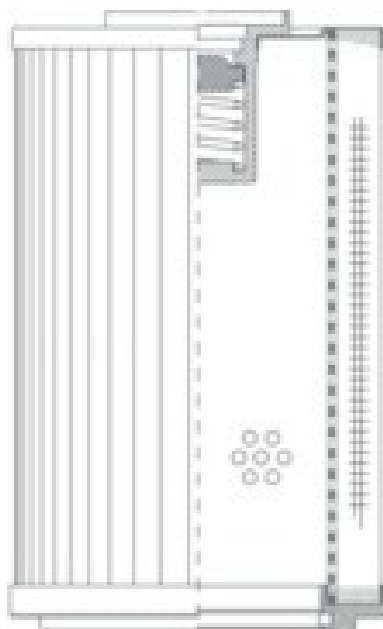

Buy Big, Save Big! - www.bigfilterstore.com - 866-673-0345

Technical Data for Big Filter #: BFS-8D6D1

[Click to view stock, pricing and volume discount information](#)

Filter Type Details

Part Type: Hydraulic
Filter Type: Return Line
Media: Wire Mesh
Seal Material: Viton
Fluid Type: HH / HL / HM / HV
Flow Direction: Outside-In

Dimensions (Inches)

Height: 4.25
O.D. Top: 1.75 **O.D. Bottom:** 1.75
I.D. Top: 0.87 **I.D. Bottom:**
Weight (lbs): 0.9

Rating

Micron 1: 500
Micron 2:
Flow Rate (GPM):
Collapse Pressure (psi): 232
Filter area (sq in): 85
Beta Ratio 1:
Beta Ratio 2:
Capacity (gr):
Burst Pressure (psi)

Misc. Information

Thread Type:
Thread Size (in):
By-pass: No
Handle: No
Wrap: No

Contact Information

Big Filter Inc.
162 Kerr Dr.
Sault Ste. Marie, ON
P6A 5H9
Canada

Big Filter Inc.
605 Ridge St, #144
Sault Ste. Marie, MI
49783
USA