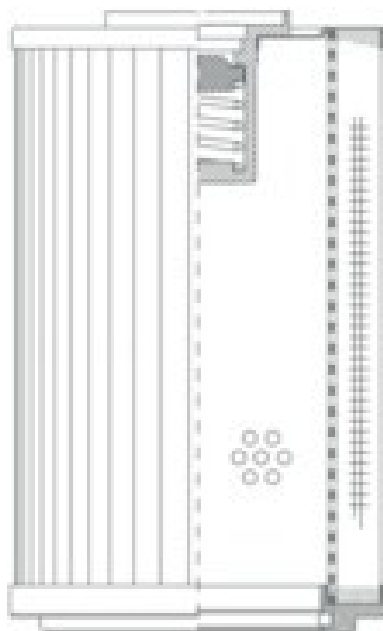

Buy Big, Save Big! - www.bigfilterstore.com - 866-673-0345

Technical Data for Big Filter #: BFS-8D6D2

[Click to view stock, pricing and volume discount information](#)

Filter Type Details

Part Type: Hydraulic
Filter Type: Return Line
Media: Wire Mesh
Seal Material: Viton
Fluid Type: HH / HL / HM / HV
Flow Direction: Outside-In

Dimensions (Inches)

Height: 4.25
O.D. Top: 1.75 **O.D. Bottom:** 1.75
I.D. Top: 0.87 **I.D. Bottom:**
Weight (lbs): 0.9

Rating

Micron 1: 80 **Beta Ratio 1:**
Micron 2: **Beta Ratio 2:**
Flow Rate (GPM): **Capacity (gr):**
Collapse Pressure (psi): 232 **Burst Pressure (psi)**
Filter area (sq in): 85

Misc. Information

Thread Type:
Thread Size (in):
By-pass: No
Handle: No
Wrap: No

Contact Information

Big Filter Inc.
162 Kerr Dr.
Sault Ste. Marie, ON
P6A 5H9
Canada

Big Filter Inc.
605 Ridge St, #144
Sault Ste. Marie, MI
49783
USA